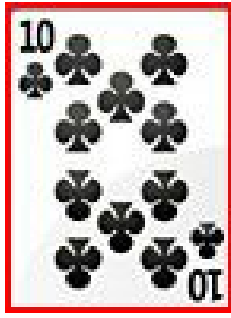

Castle Red - Enchanted Wave 4

Richard Branson - 18.7.1950

Mayan Kin 41: Red Lunar Dragon

I Polarize in order to nurture
 Stabilizing being
 I Seal the input of birth
 With the lunar tone of challenge
 I am guided by the power of space

The central graphic is a circular emblem with a multi-colored rainbow border. Inside the border, the text "Time Tunnel" is written in a large, bold, black font at the top, and "The Atari Alliance" is written at the bottom. A central green and red square is surrounded by a ring of small, colorful icons. Four larger icons are positioned around the central square: a Hindu deity (top-left), a Star Wars character (top-right), a sphinx (bottom-left), and Chewbacca (bottom-right). The entire graphic is set against a black background.